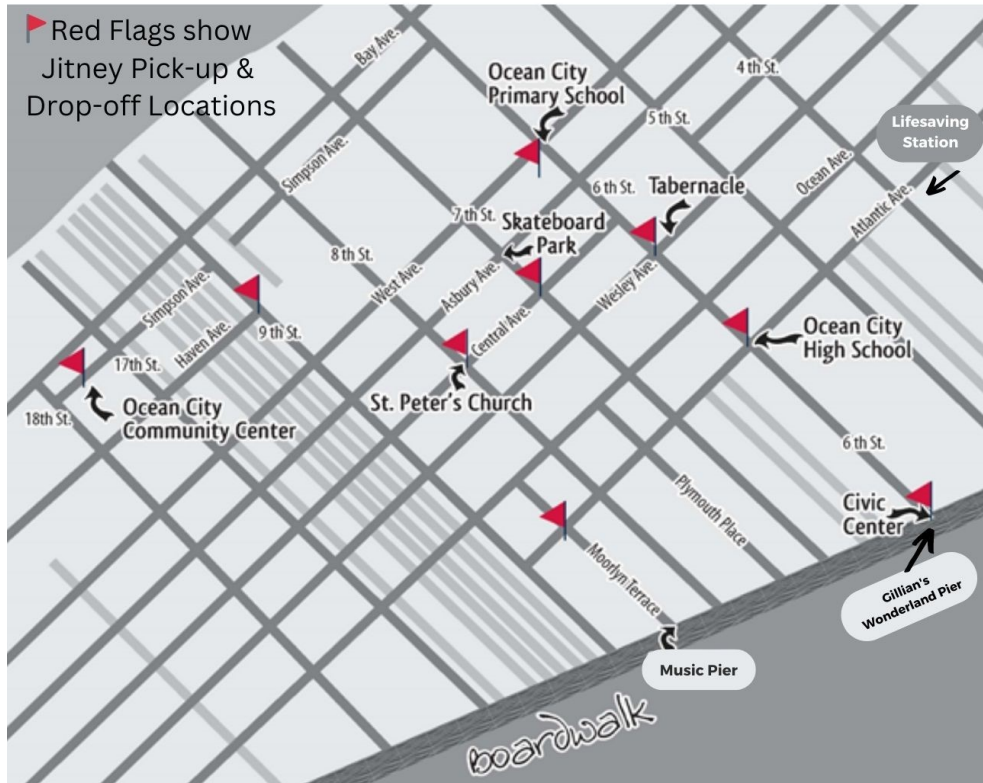

Event Locations & Jitney Stops

MUSIC PIER
Moorlyn Terrace & Boardwalk

CIVIC CENTER
6th Street & Boardwalk

Gillian's Wonderland Pier
6th Street & Boardwalk

Lifesaving Station
4th Street & Atlantic Avenue

OCEAN CITY
HIGH SCHOOL (O.C.H.S.)
6th Street & Atlantic Avenue

OCEAN CITY
PRIMARY SCHOOL
6th Street & West Avenue

ST. PETER'S CHURCH
8th Street & Central Avenue

OCEAN CITY
COMMUNITY CENTER
(Library & Senior Center)
1735 Simpson Avenue

TABERNACLE
6th Street & Wesley Avenue

Leaving Transportation Center

- To Ocean City Community Center (17th St. & Simpson Ave)
- To Music Pier (Moorlyn Terrace & Atlantic Ave)
- To St. Peters Church (8th St. & Central)
- To Civic Center (6th St. & Boardwalk)
- To High School (6th St. & Atlantic Ave)
- To Tabernacle (5th St. & Wesley Ave)
- To Primary School (5th St. & West Ave)
- Back to Transportation Center

Leaving 7th Street Parking Lot

- To Ocean City Community Center (17th St. & Simpson Ave)
- To 9th St Parking Lot (9th St. & Central)
- To Music Pier (Moorlyn Terrace & Atlantic Ave)
- To St. Peters Church (8th St. & Central)
- To Civic Center (6th St. & Boardwalk)
- To High School (6th St. & Atlantic Ave)
- To Tabernacle (5th St. & Wesley Ave)
- To Primary School (5th St. & West Ave)
- Back to 7th St. Parking Lot